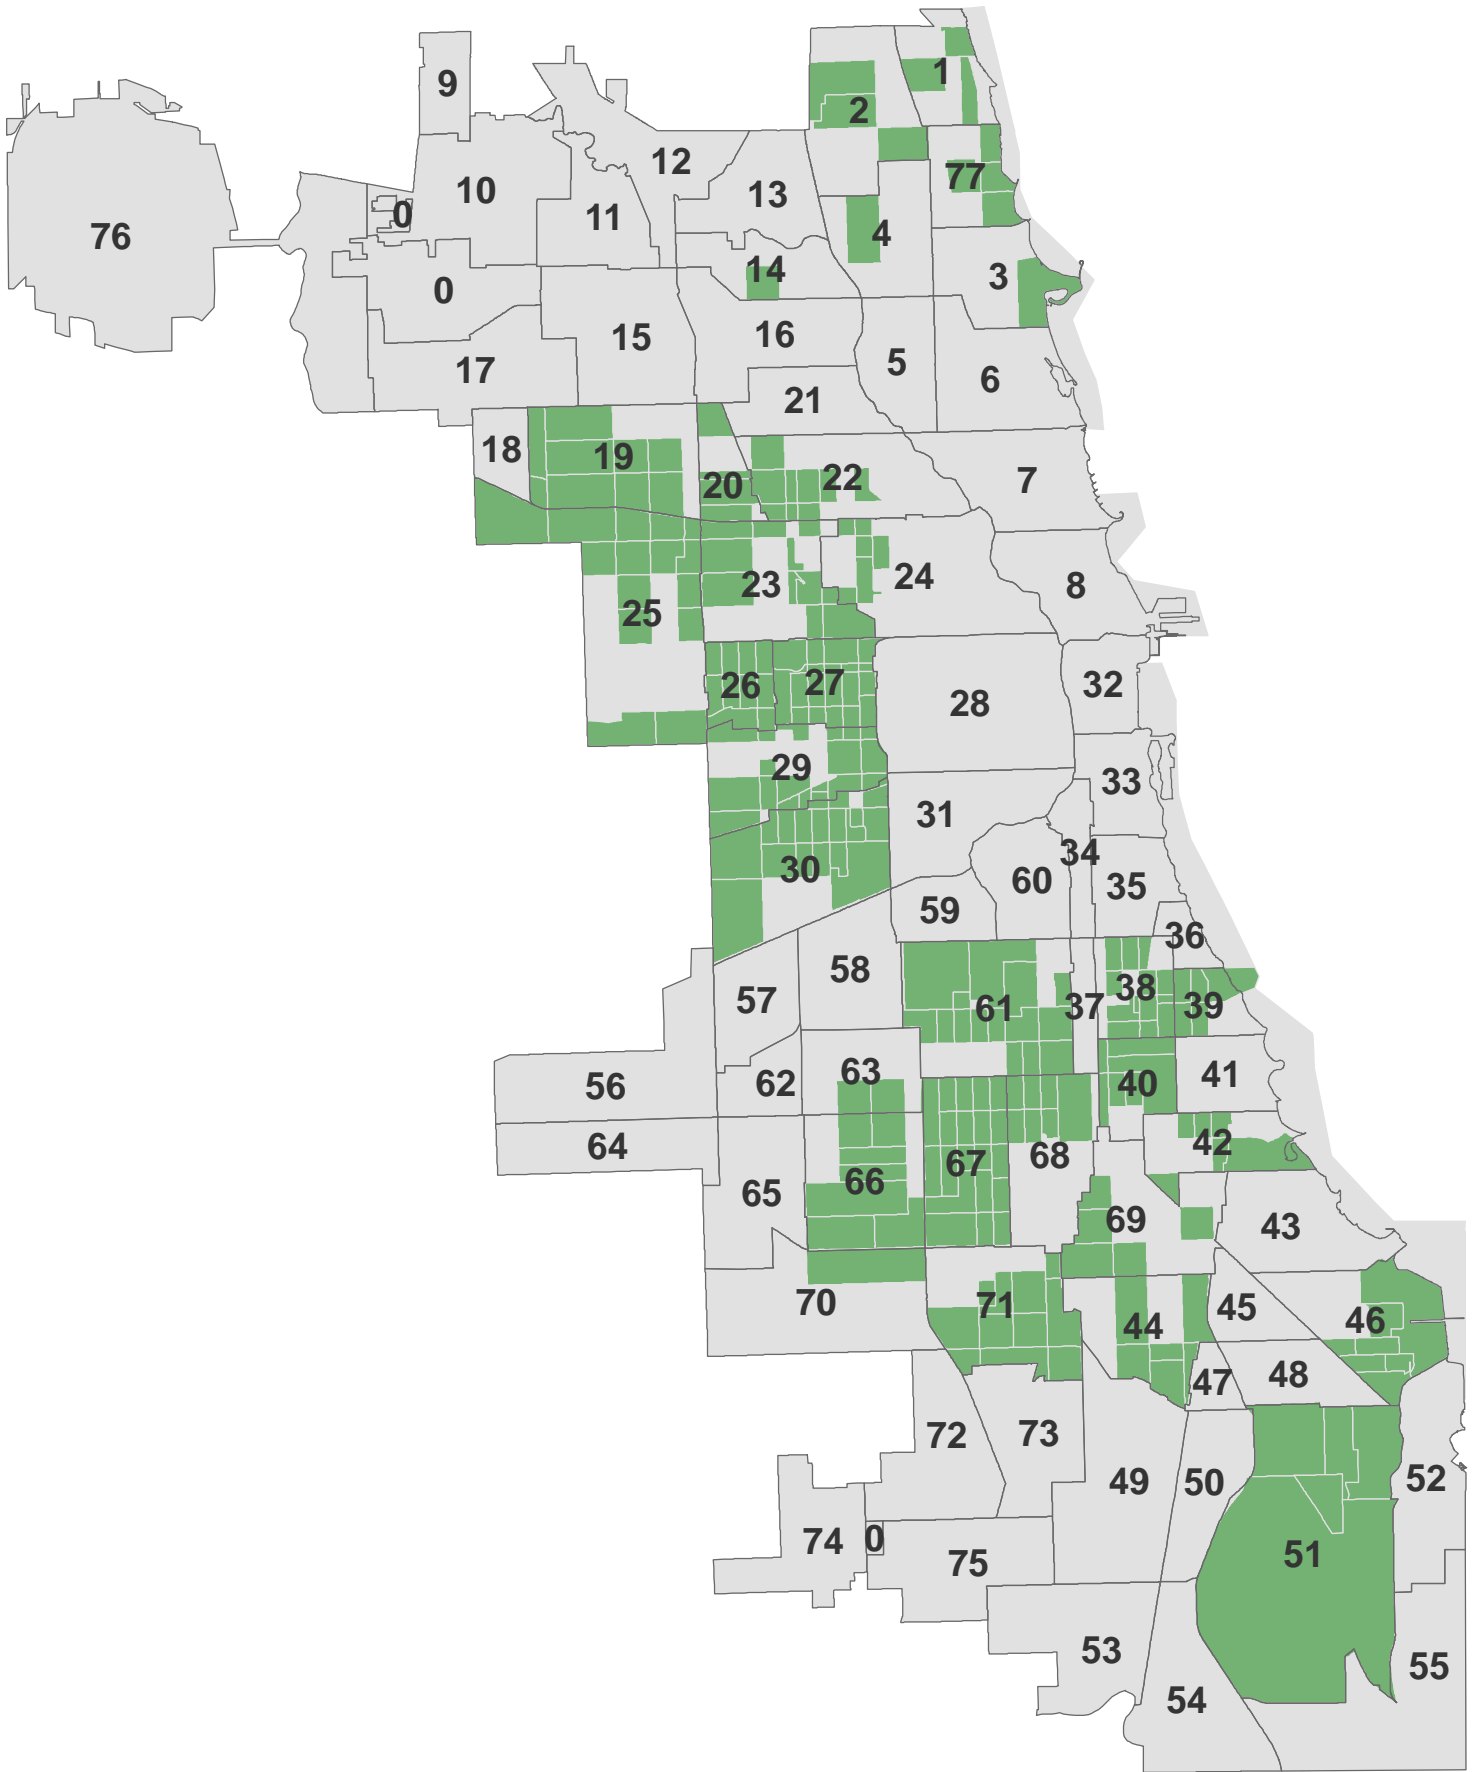

Chicago Rehab Network NSP2 Target Geography

0 0.5 1 2 3 4 Miles